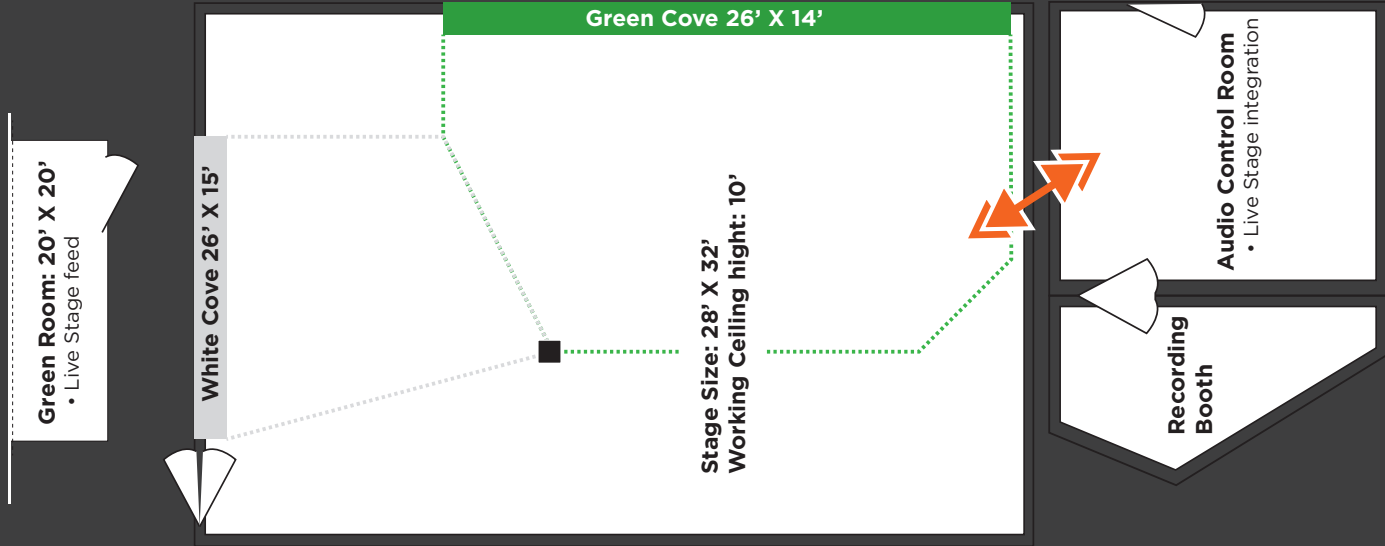

940 Stage

Stage Details:

Size: 28' X 32'

White Cove: 26' X 15'

Green Cove: 26' X 14'

Working ceiling height: 10'

Lighting Package Details:

Stage lights

KinoFlo 4' quad banks

Talent lights

KinoFlo 4' and 2' quad banks

C-stand, sandbags, flags, cables and other equipment is included. Call for details.

Contact Kim Croy for details:

303-233-2700

KimC@crosspoint.com